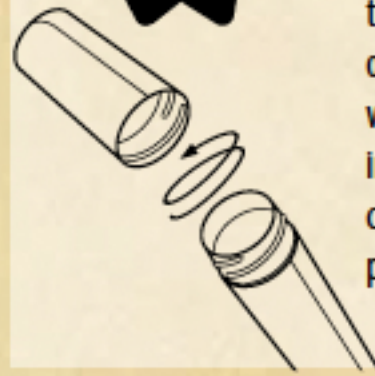

### TOBACCO FRESH TUBES

Our tubes are TOBACCO-FRESH! These are more than what they seem. They are specially made plastic tubes that are not only air tight but provide an odor-proof place to carry your wrap and also put it out easily. Once a burning cigar is placed into the tube and the lid screwed on, the lack of air puts the cigar out in seconds. Try them for yourself to discover why people love 'em!